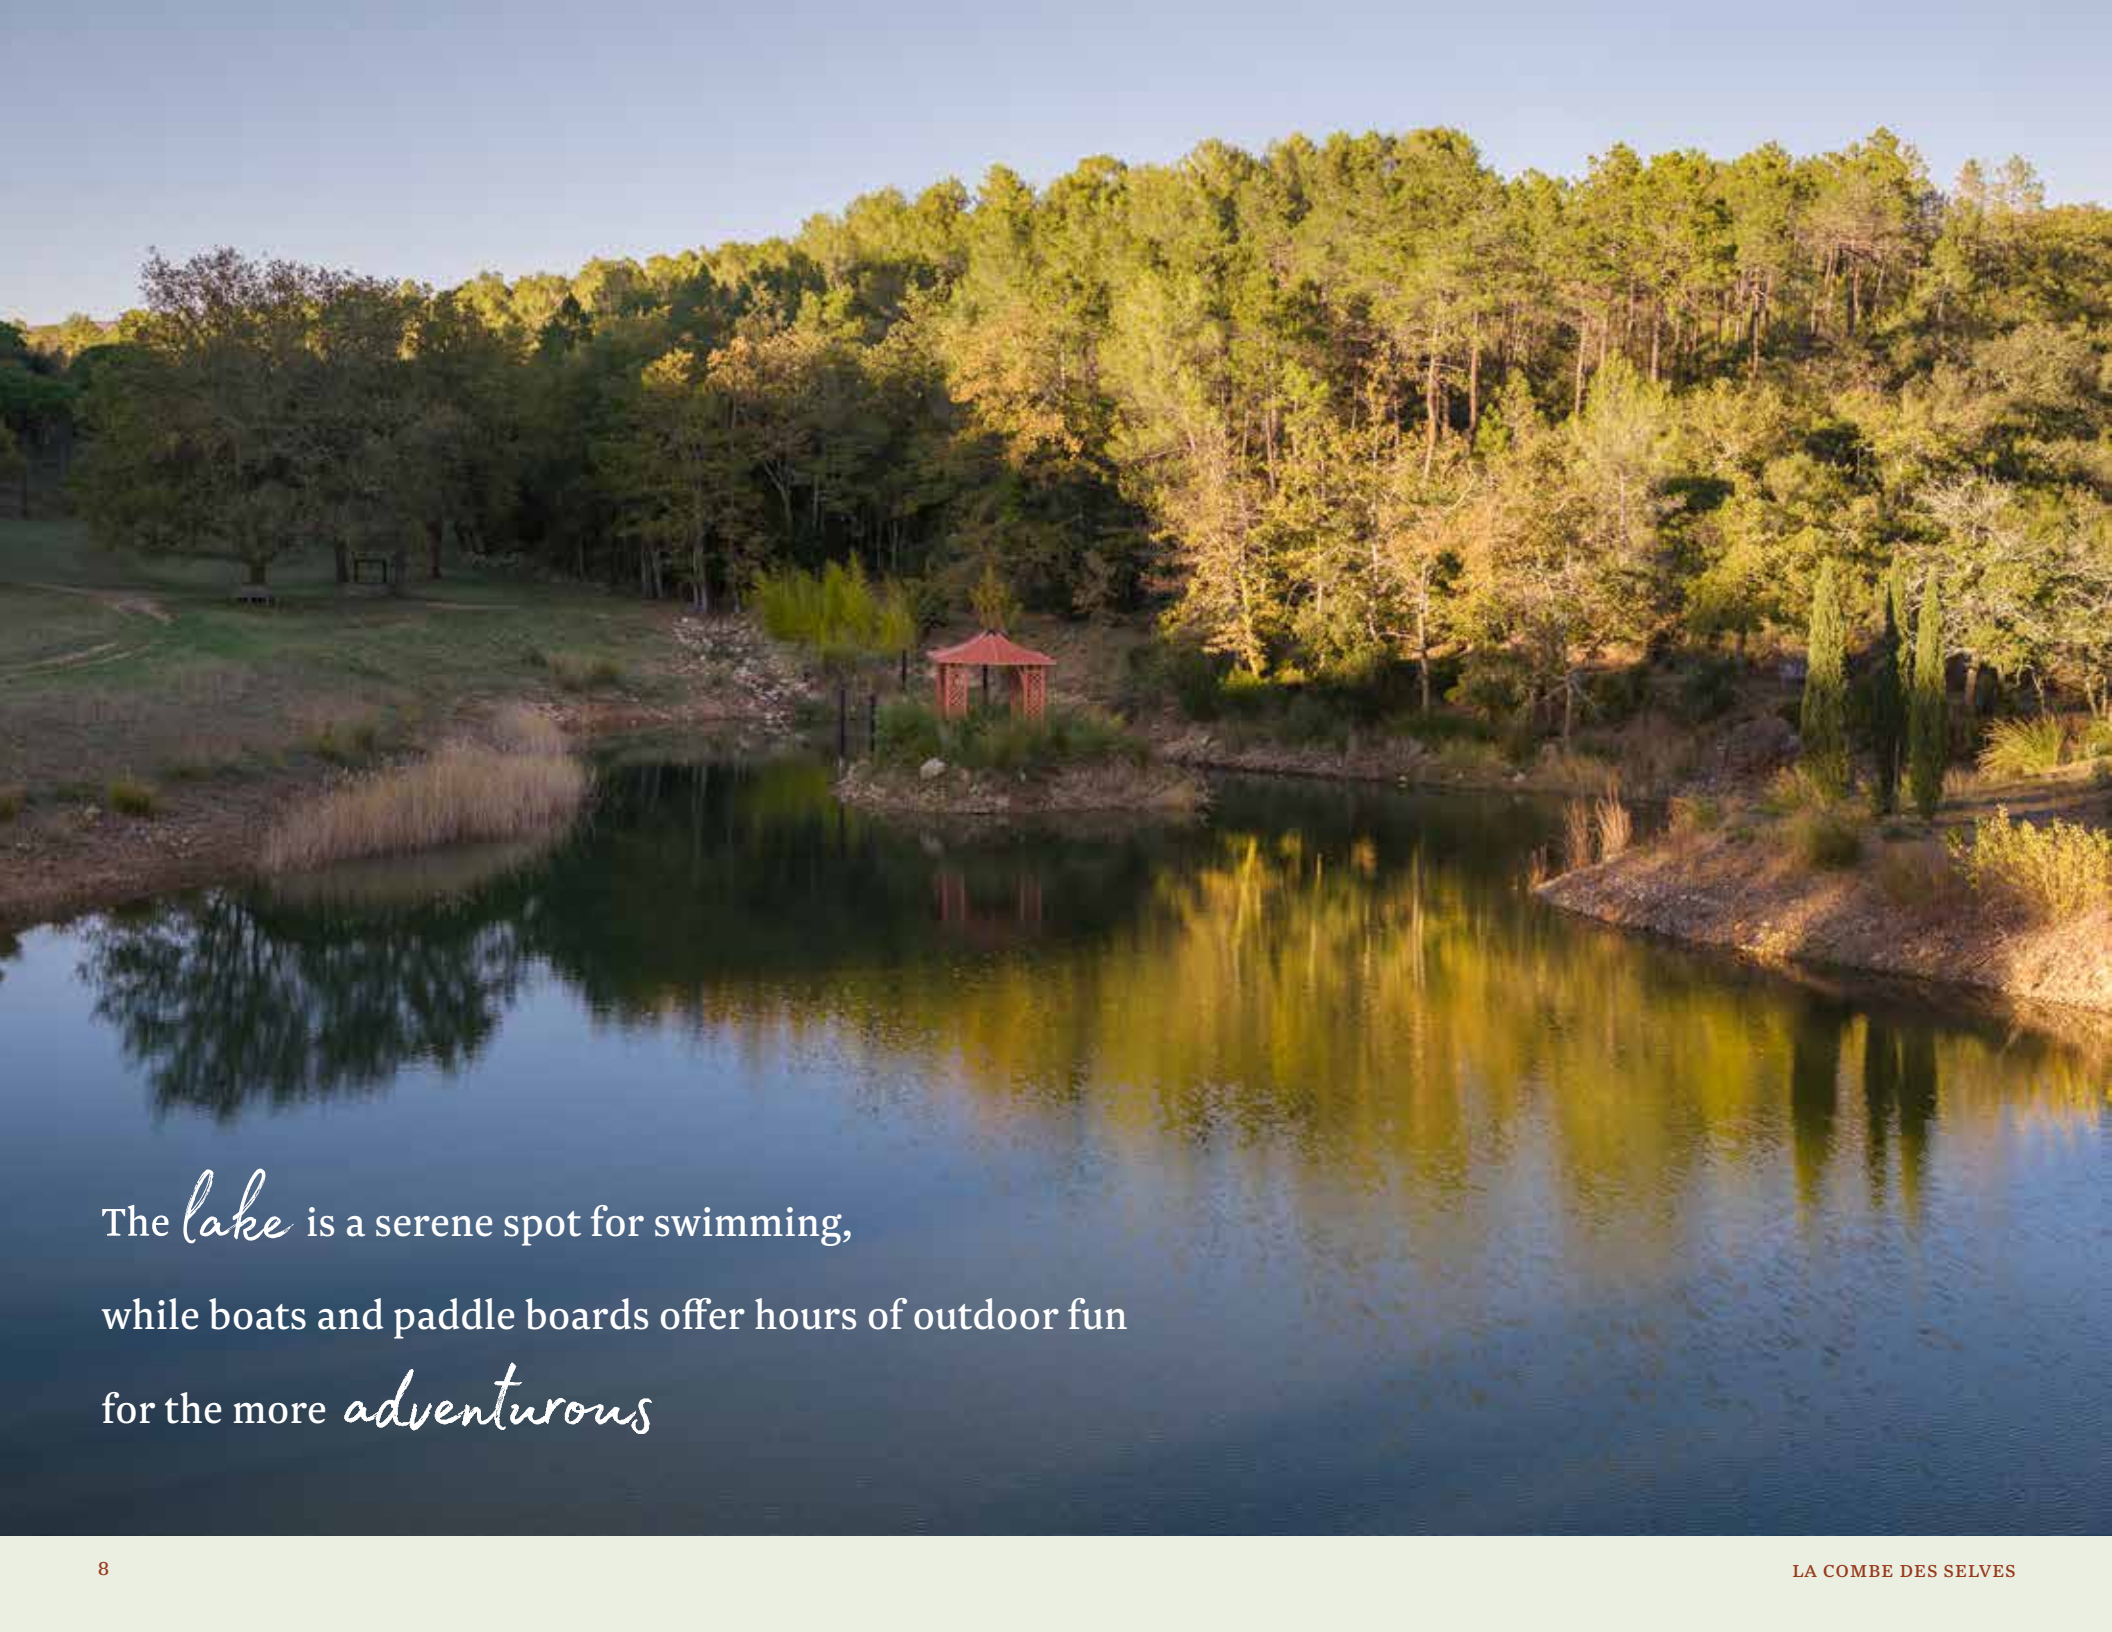

The *lake* is a serene spot for swimming,
while boats and paddle boards offer hours of outdoor fun
for the more *adventurous*